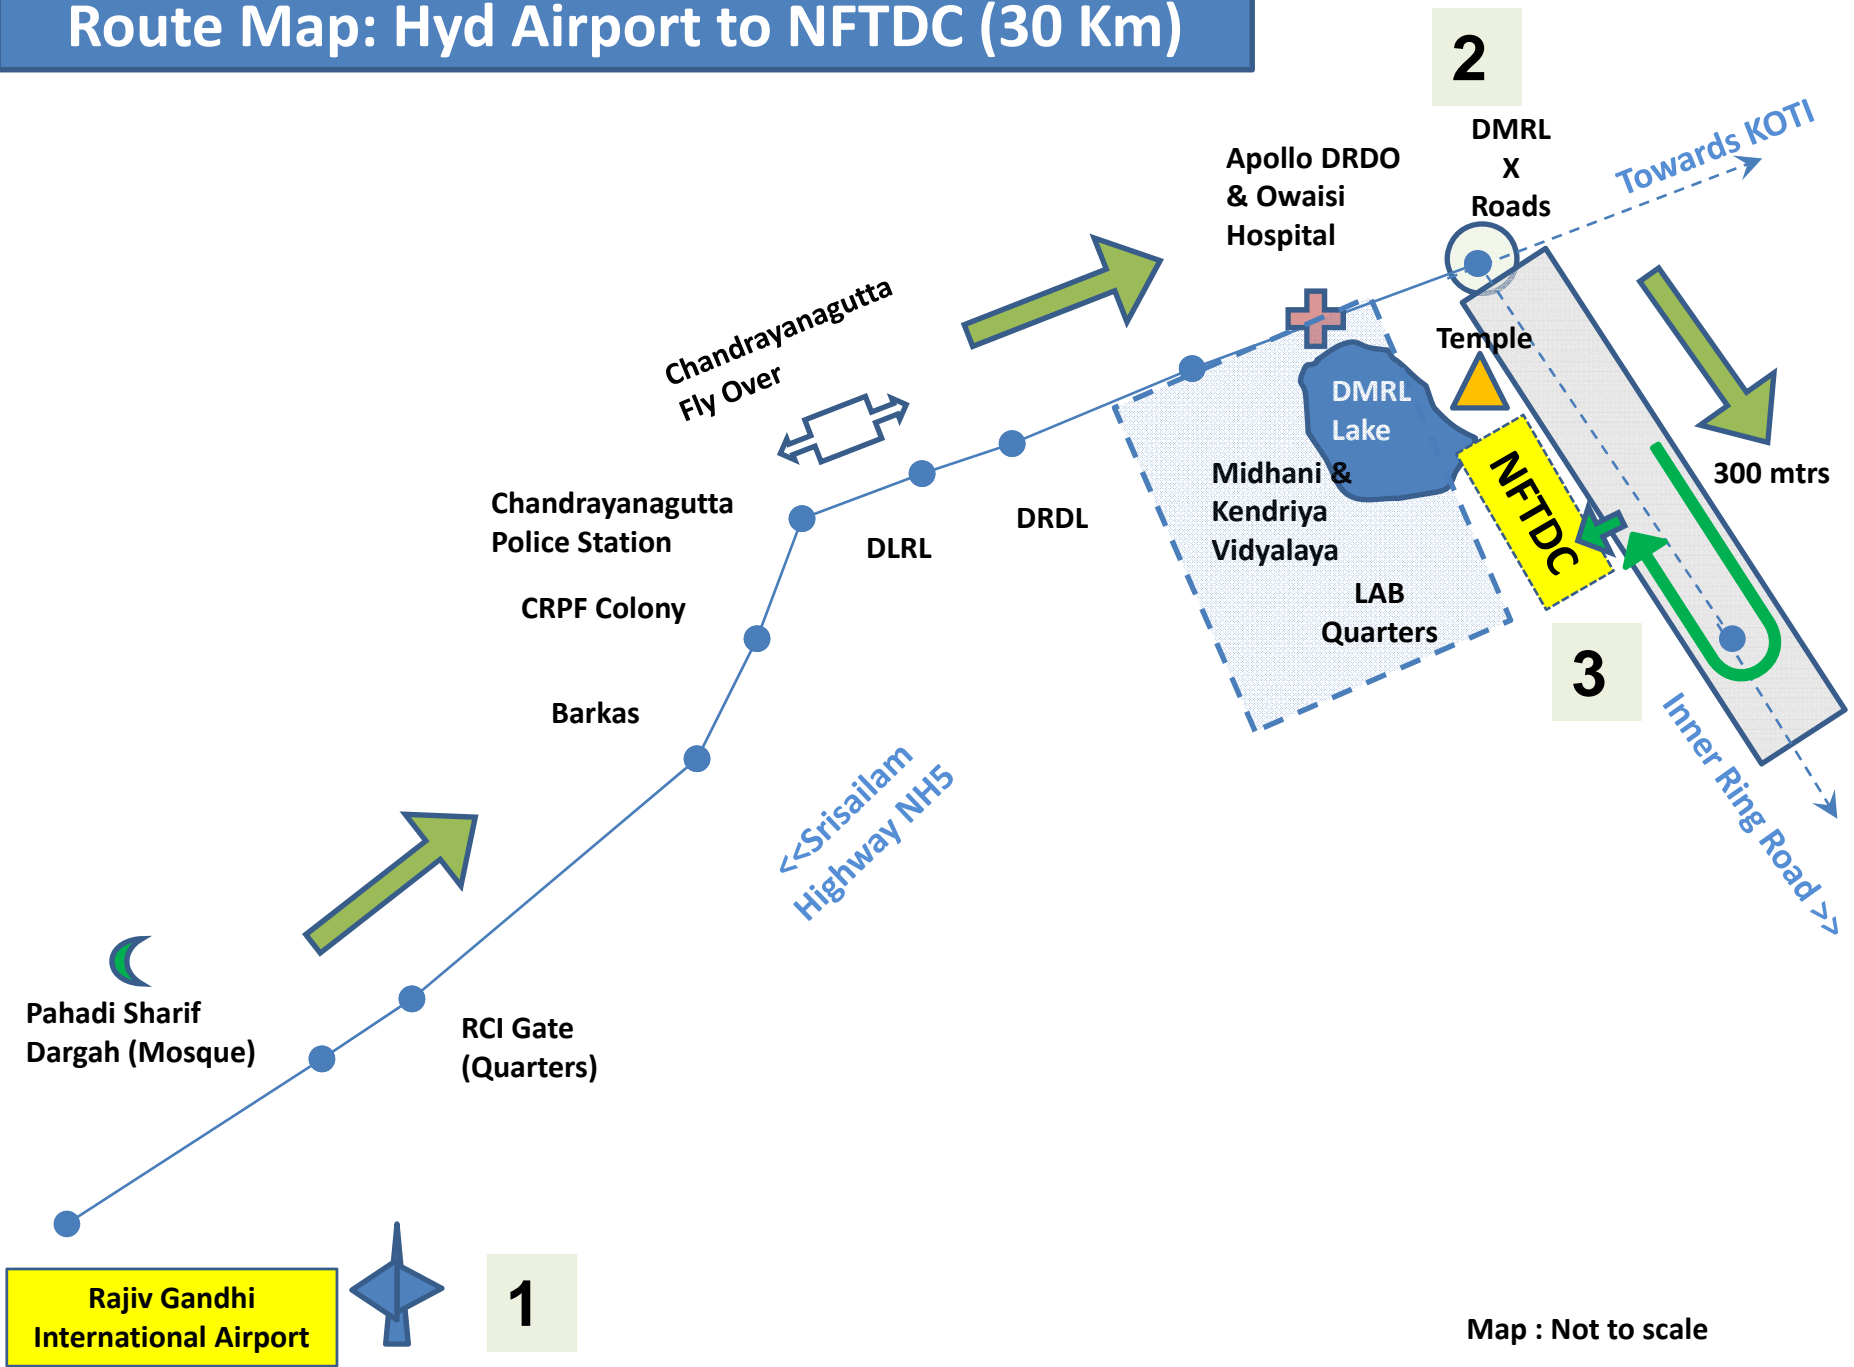

# Route Map: Hyd Airport to NFTDC (30 Km)

Map : Not to scale