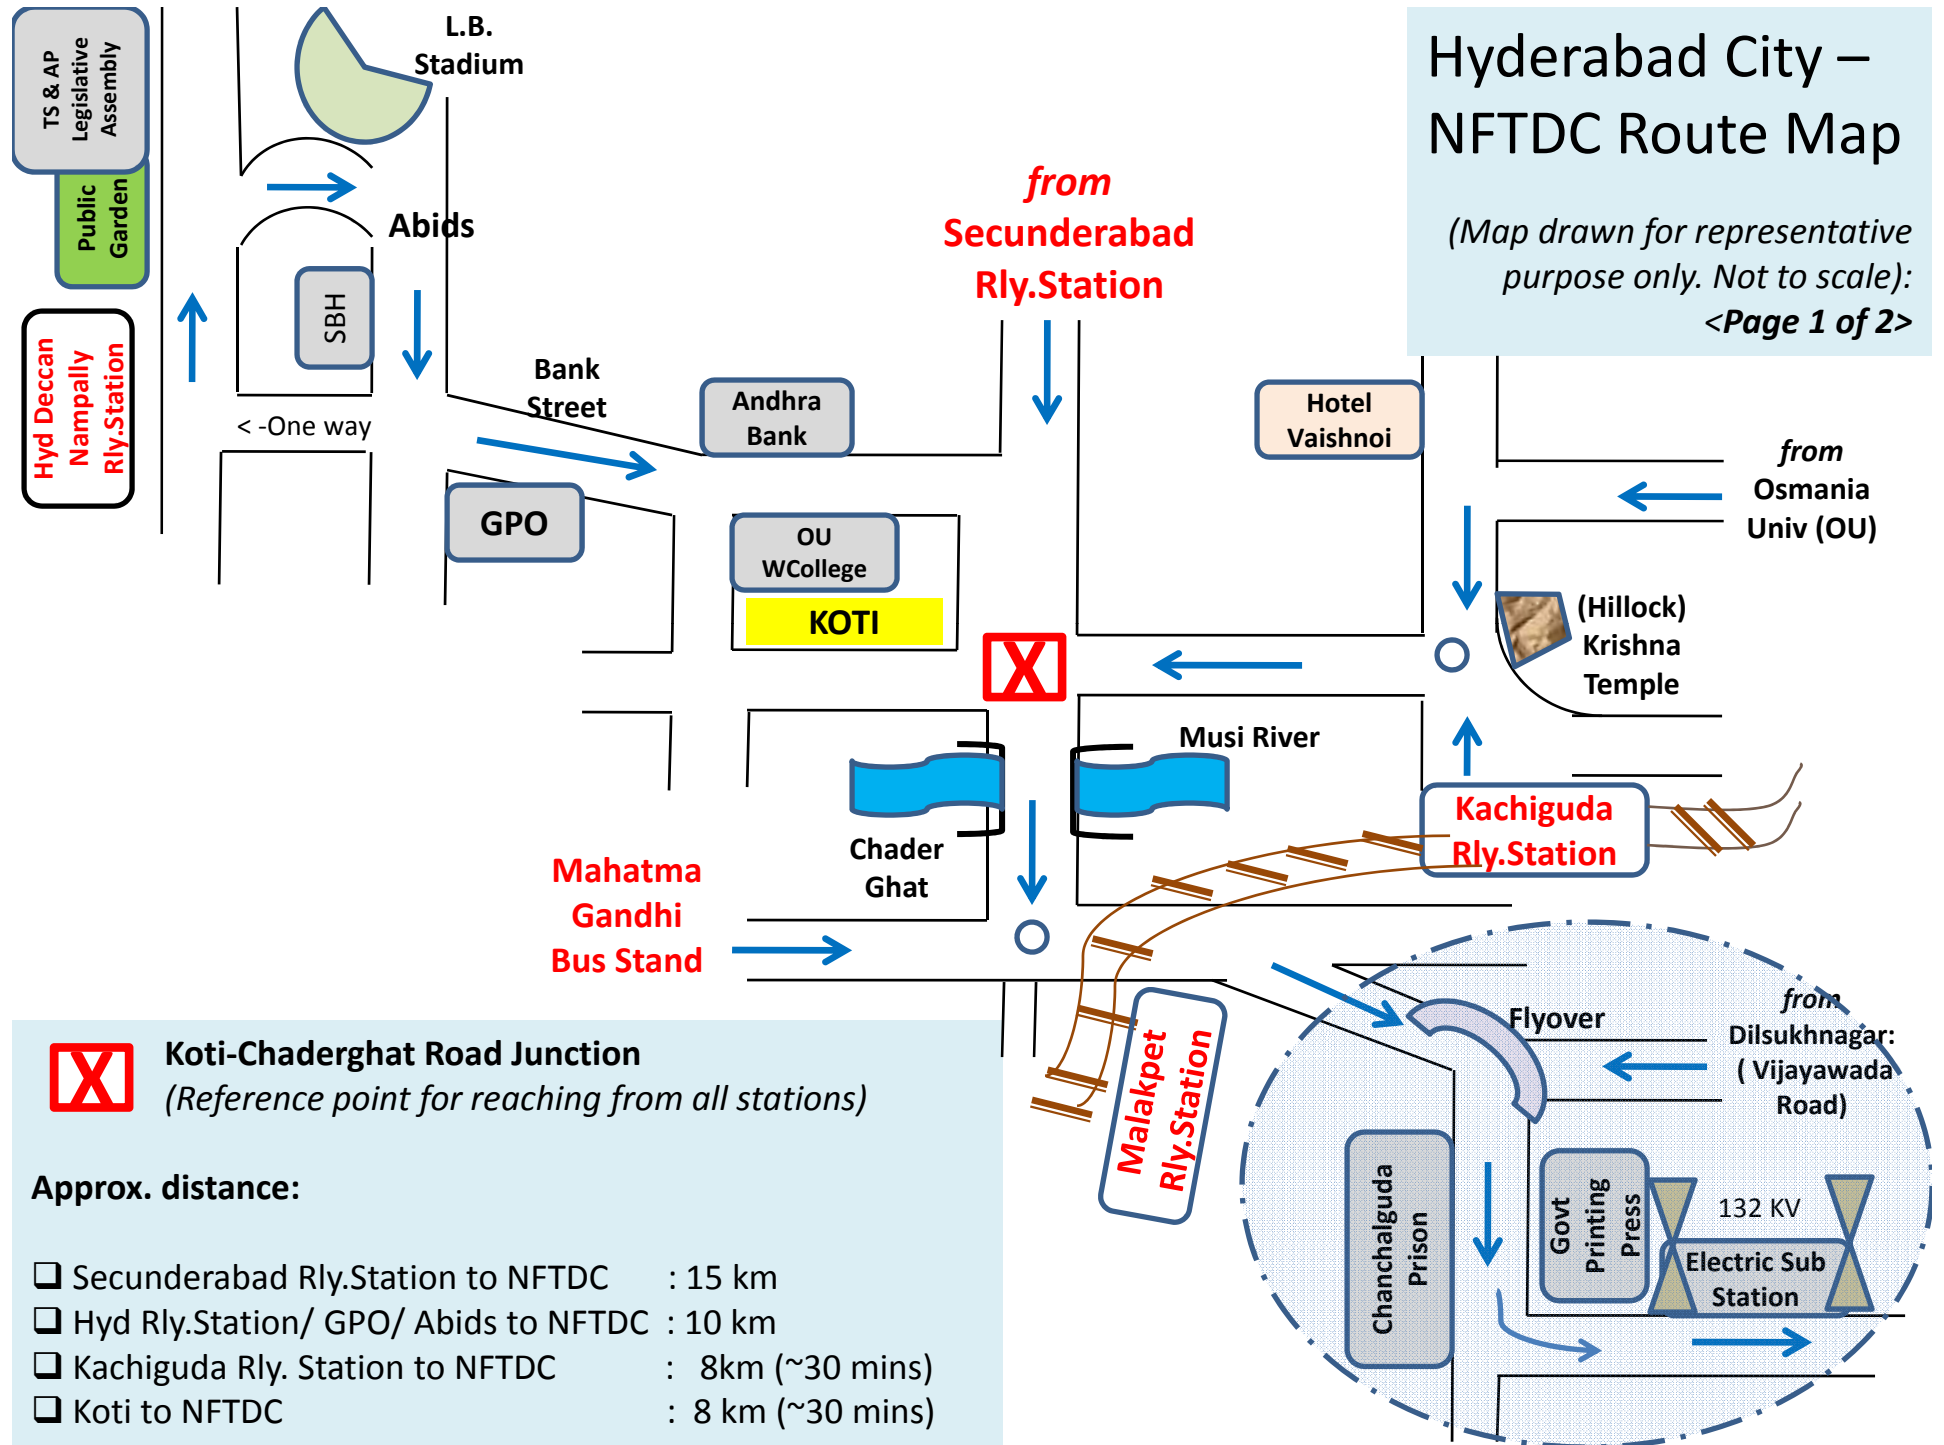

# Hyderabad City – NFTDC Route Map

(Map drawn for representative purpose only. Not to scale):  
 <Page 1 of 2>

**X** **Koti-Chaderghat Road Junction**  
 (Reference point for reaching from all stations)

**Approx. distance:**

- Secunderabad Rly. Station to NFTDC : 15 km
- Hyd Rly. Station/ GPO/ Abids to NFTDC : 10 km
- Kachiguda Rly. Station to NFTDC : 8km (~30 mins)
- Koti to NFTDC : 8 km (~30 mins)

# Hyderabad City – NFTDC Route Map

(Map drawn for representative purpose only. Not to scale):  
 <Page 2 of 2>