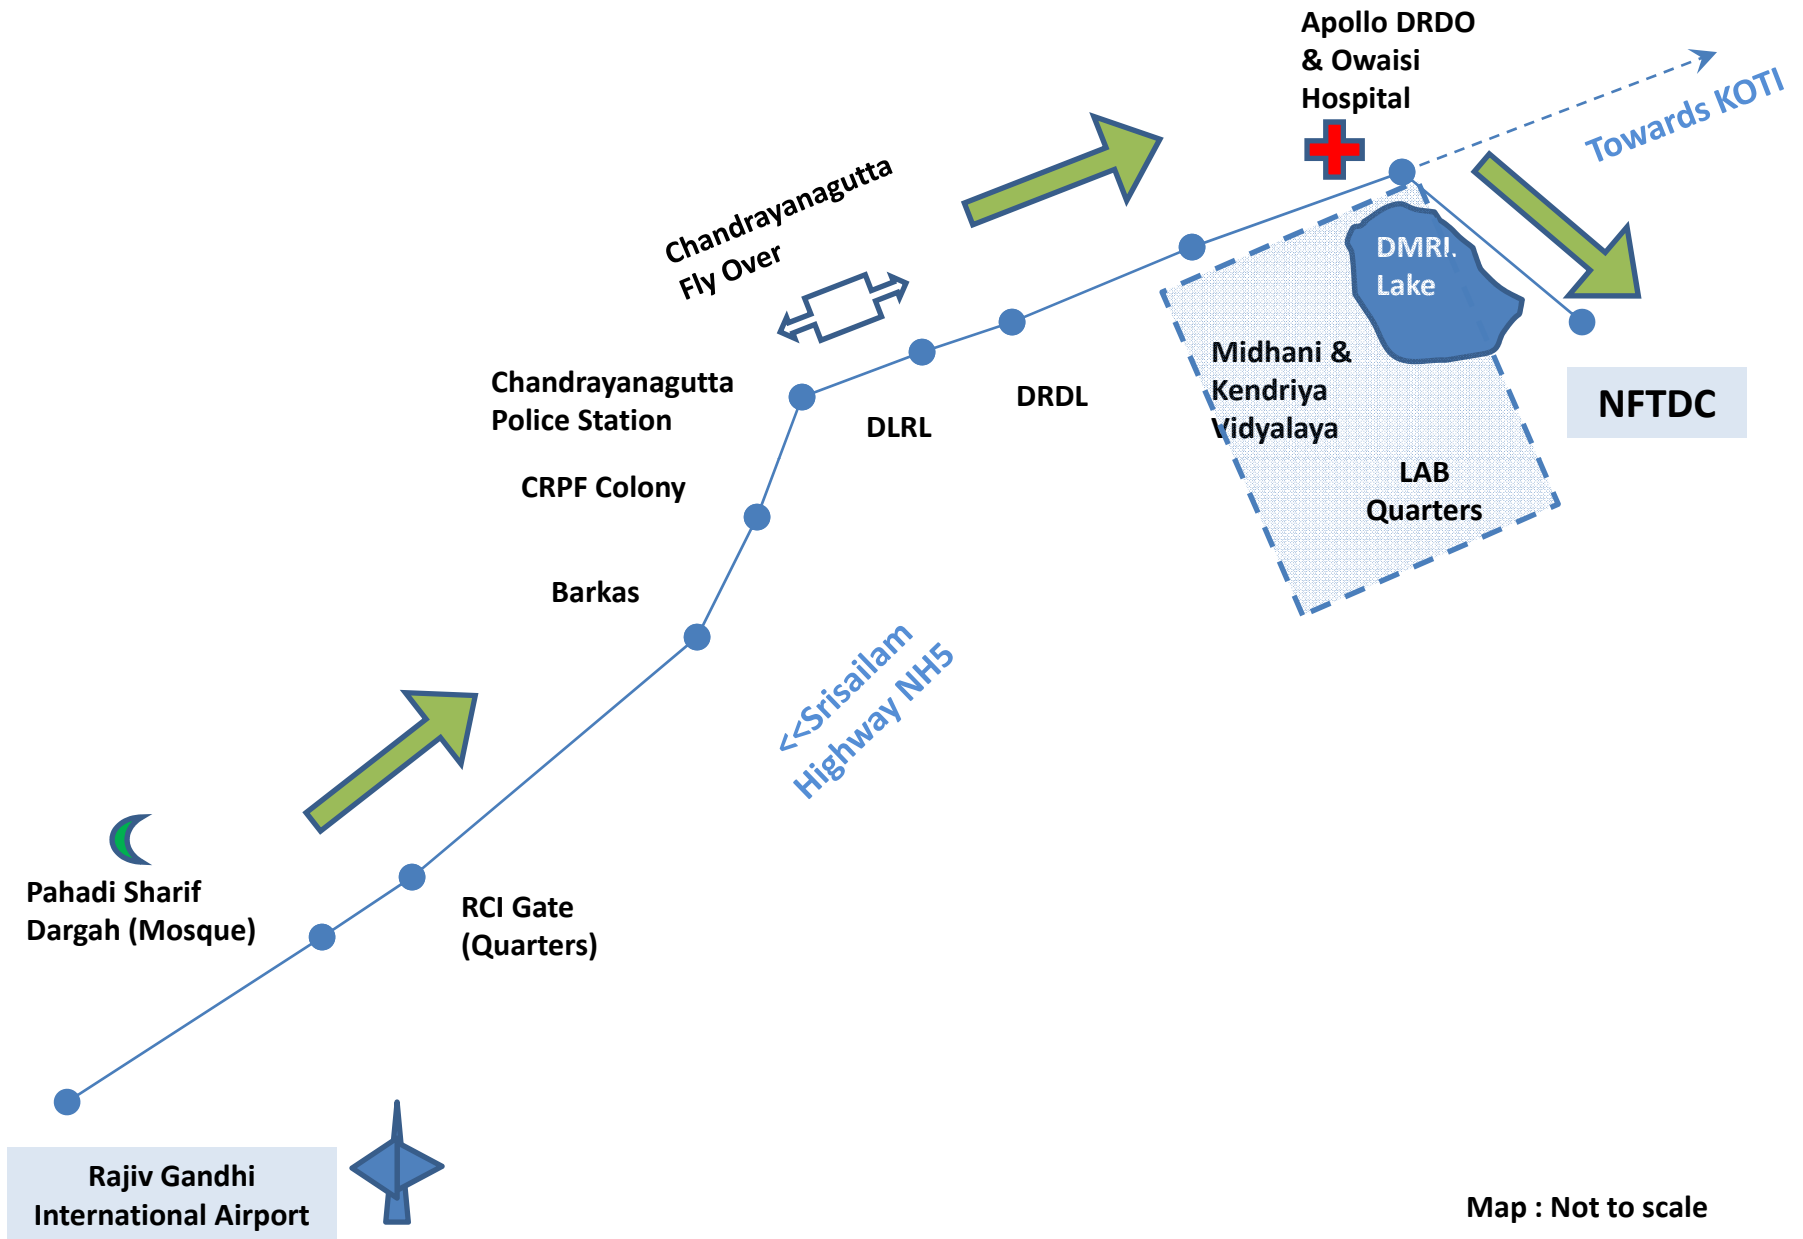

Route Map: Hyd Airport to NFTDC (30 Km)

Map : Not to scale